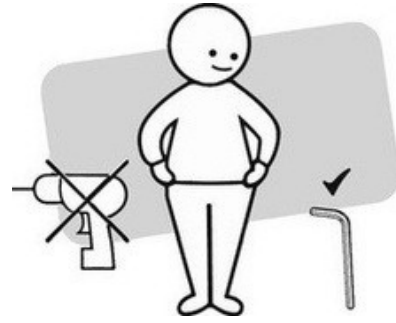

AC52

ASSEMBLY INSTRUCTIONS & DIMENSION

LEISUREMOD

Form. Comfort. Legacy

LeisureMod

Phone: (201) 429-7715

Email: Info@LeisureMod.com

SCAN
ME!

AC52

ASSEMBLY INSTRUCTIONS & DIMENSION

Read through the instructions carefully before you begin.

Make sure you have all the required tools. Never use power tools unless instructed.

Identify and lay out all of the components before assembling.