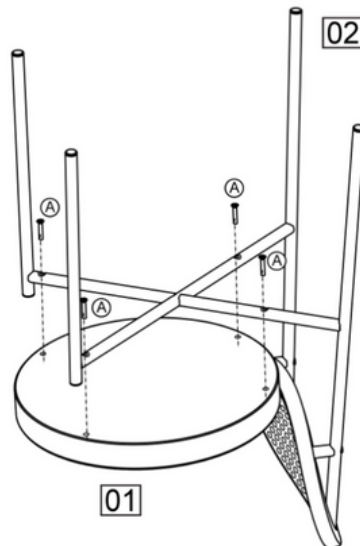

LeisureMod

Phone: (201) 429-7715

Email: Info@LeisureMod.com