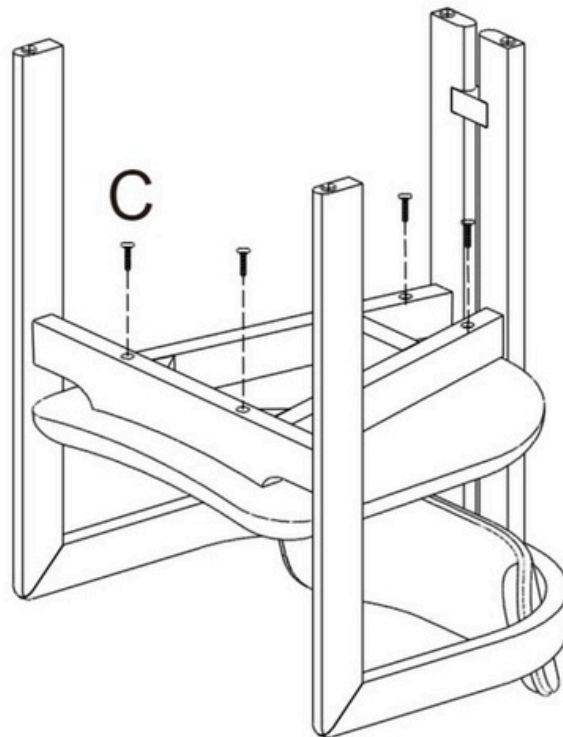

LeisureMod

Phone: (201) 429-7715

Email: Info@LeisureMod.com

Its Ready !!!