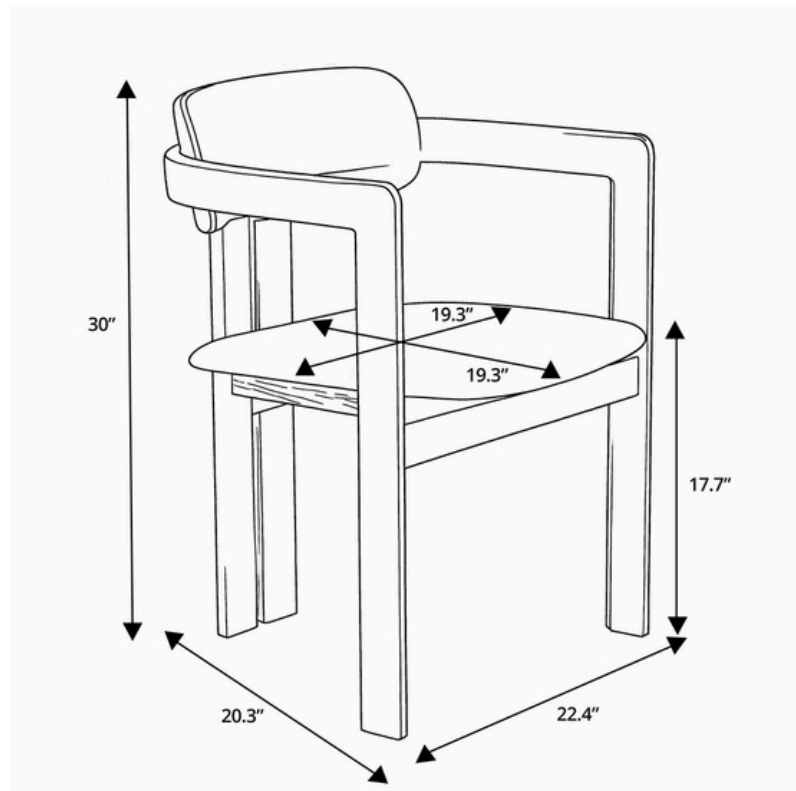

## ASSEMBLY INSTRUCTIONS & DIMENSION

Overall Height - Top to Bottom	30 in.
Overall Width - Side to Side	22.4 in.
Overall Depth - Front to Back	20.3 in.
Seat Height - Floor to Seat	17.7 in.
Seat Width - Side to Side	19.3 in.
Seat Depth - Front to Back	19.3 in.