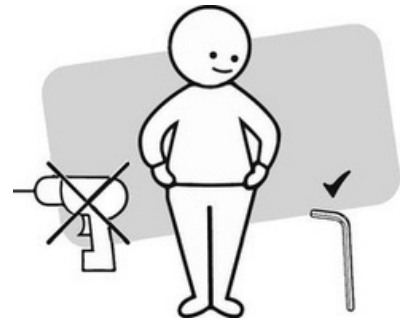

Make sure you have all the required tools. Never use power tools unless instructed.