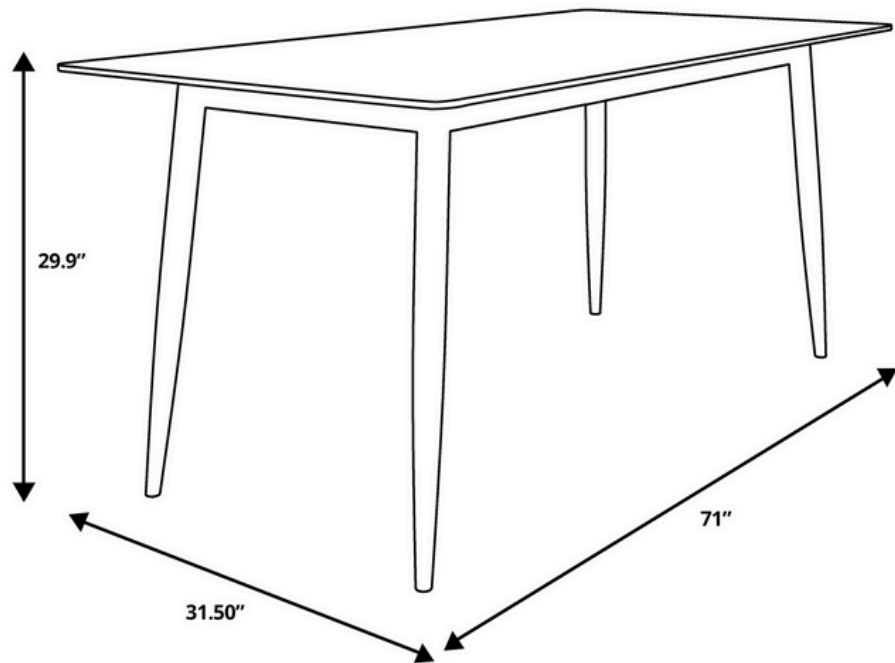

## ASSEMBLY INSTRUCTIONS & DIMENSION

Overall Height - Top to Bottom	29.9 in.
Overall Width - Side to Side	71 in.
Overall Depth - Front to Back	31.50 in.

LeisureMod

Phone: (201) 429-7715

Email: [Info@LeisureMod.com](mailto:Info@LeisureMod.com)